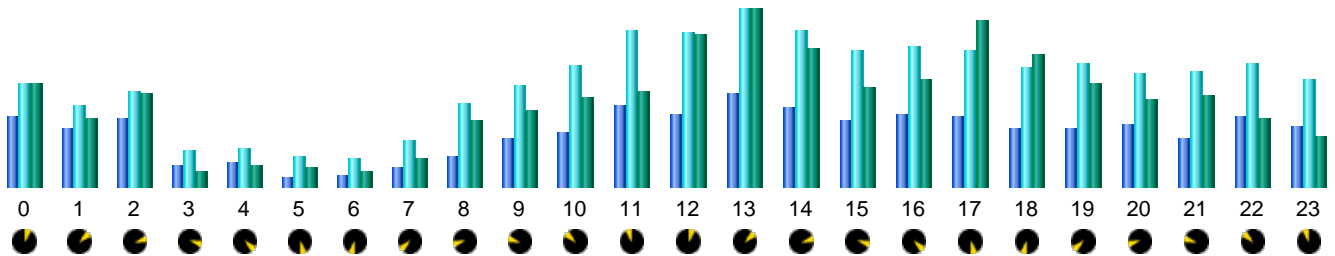

## Statistics of visits of the VIVC - June 2018

## Days of week

Day	Pages	Hits	Bandwidth
Mon	6,252	12,973	536.80 MB
Tue	6,750	13,761	497.31 MB
Wed	6,414	12,324	392.79 MB
Thu	7,168	13,455	434.70 MB
Fri	6,754	11,826	350.72 MB
Sat	5,901	10,469	389.80 MB
Sun	4,199	10,160	342.95 MB

## Hours

Hours	Pages	Hits	Bandwidth	Hours	Pages	Hits	Bandwidth
00	9,959	14,876	623.74 MB	12	10,276	22,036	928.45 MB
01	8,233	11,793	406.45 MB	13	13,308	25,405	1.05 GB
02	9,667	13,675	567.62 MB	14	11,347	22,468	845.60 MB
03	2,902	5,161	87.54 MB	15	9,461	19,742	603.33 MB
04	3,424	5,394	127.90 MB	16	10,294	20,099	652.36 MB
05	1,176	4,416	115.40 MB	17	10,161	19,621	1004.00 MB
06	1,610	4,194	88.67 MB	18	8,406	17,078	803.13 MB
07	2,636	6,723	175.63 MB	19	8,237	17,550	623.15 MB
08	4,420	11,893	401.72 MB	20	8,997	16,188	532.18 MB
09	6,863	14,621	464.52 MB	21	6,827	16,420	557.00 MB
10	7,764	17,313	541.70 MB	22	9,972	17,661	412.65 MB
11	11,849	22,560	583.02 MB	23	8,631	15,291	303.01 MB