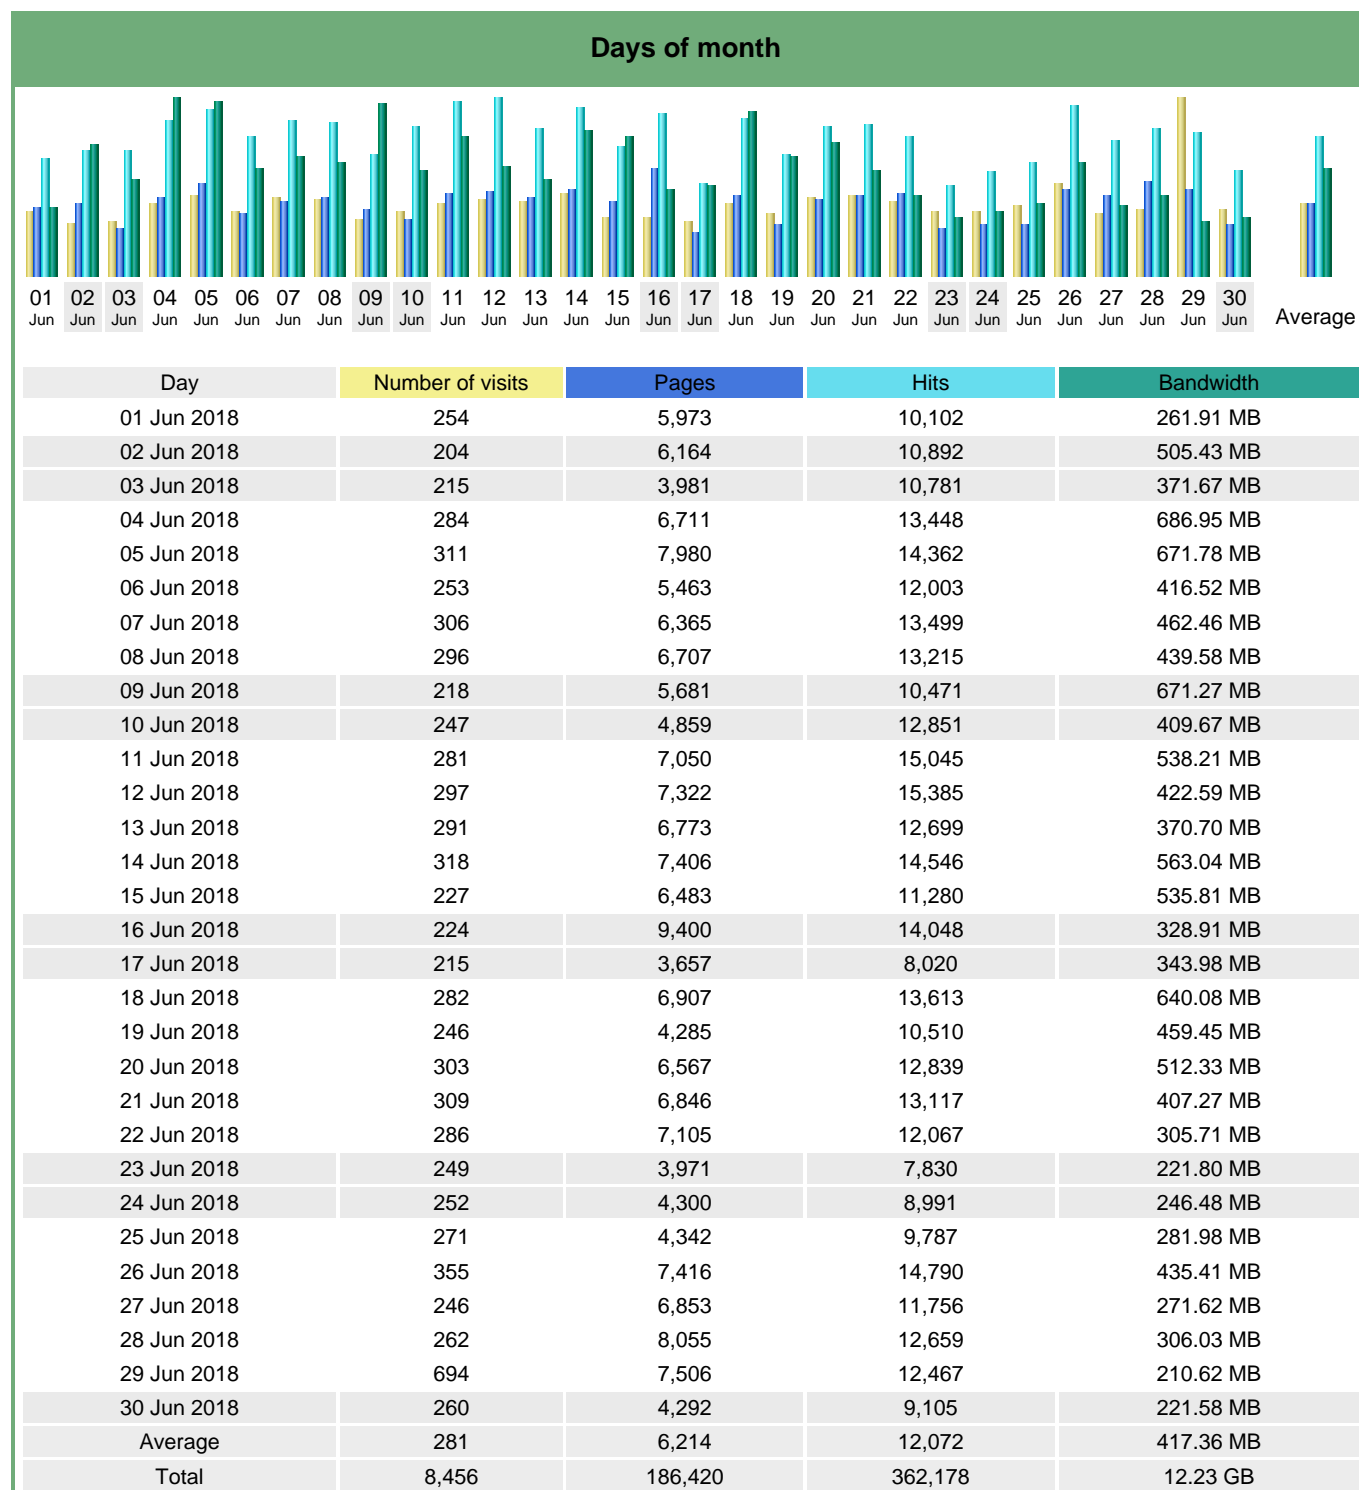

## Statistics of visits of the VIVC - June 2018

## Days of week

Day	Pages	Hits	Bandwidth
Mon	6,252	12,973	536.80 MB
Tue	6,750	13,761	497.31 MB
Wed	6,414	12,324	392.79 MB
Thu	7,168	13,455	434.70 MB
Fri	6,754	11,826	350.72 MB
Sat	5,901	10,469	389.80 MB
Sun	4,199	10,160	342.95 MB

## Hours

Hours	Pages	Hits	Bandwidth	Hours	Pages	Hits	Bandwidth
00	9,959	14,876	623.74 MB	12	10,276	22,036	928.45 MB
01	8,233	11,793	406.45 MB	13	13,308	25,405	1.05 GB
02	9,667	13,675	567.62 MB	14	11,347	22,468	845.60 MB
03	2,902	5,161	87.54 MB	15	9,461	19,742	603.33 MB
04	3,424	5,394	127.90 MB	16	10,294	20,099	652.36 MB
05	1,176	4,416	115.40 MB	17	10,161	19,621	1004.00 MB
06	1,610	4,194	88.67 MB	18	8,406	17,078	803.13 MB
07	2,636	6,723	175.63 MB	19	8,237	17,550	623.15 MB
08	4,420	11,893	401.72 MB	20	8,997	16,188	532.18 MB
09	6,863	14,621	464.52 MB	21	6,827	16,420	557.00 MB
10	7,764	17,313	541.70 MB	22	9,972	17,661	412.65 MB
11	11,849	22,560	583.02 MB	23	8,631	15,291	303.01 MB