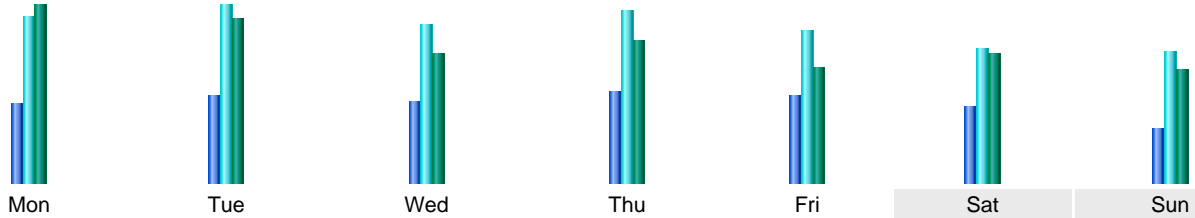

## Statistics of visits of the VIVC - June 2018

## Days of week

Day	Pages	Hits	Bandwidth
Mon	6,252	12,973	536.80 MB
Tue	6,750	13,761	497.31 MB
Wed	6,414	12,324	392.79 MB
Thu	7,168	13,455	434.70 MB
Fri	6,754	11,826	350.72 MB
Sat	5,901	10,469	389.80 MB
Sun	4,199	10,160	342.95 MB

## Hours

Hours	Pages	Hits	Bandwidth	Hours	Pages	Hits	Bandwidth
00	9,959	14,876	623.74 MB	12	10,276	22,036	928.45 MB
01	8,233	11,793	406.45 MB	13	13,308	25,405	1.05 GB
02	9,667	13,675	567.62 MB	14	11,347	22,468	845.60 MB
03	2,902	5,161	87.54 MB	15	9,461	19,742	603.33 MB
04	3,424	5,394	127.90 MB	16	10,294	20,099	652.36 MB
05	1,176	4,416	115.40 MB	17	10,161	19,621	1004.00 MB
06	1,610	4,194	88.67 MB	18	8,406	17,078	803.13 MB
07	2,636	6,723	175.63 MB	19	8,237	17,550	623.15 MB
08	4,420	11,893	401.72 MB	20	8,997	16,188	532.18 MB
09	6,863	14,621	464.52 MB	21	6,827	16,420	557.00 MB
10	7,764	17,313	541.70 MB	22	9,972	17,661	412.65 MB
11	11,849	22,560	583.02 MB	23	8,631	15,291	303.01 MB